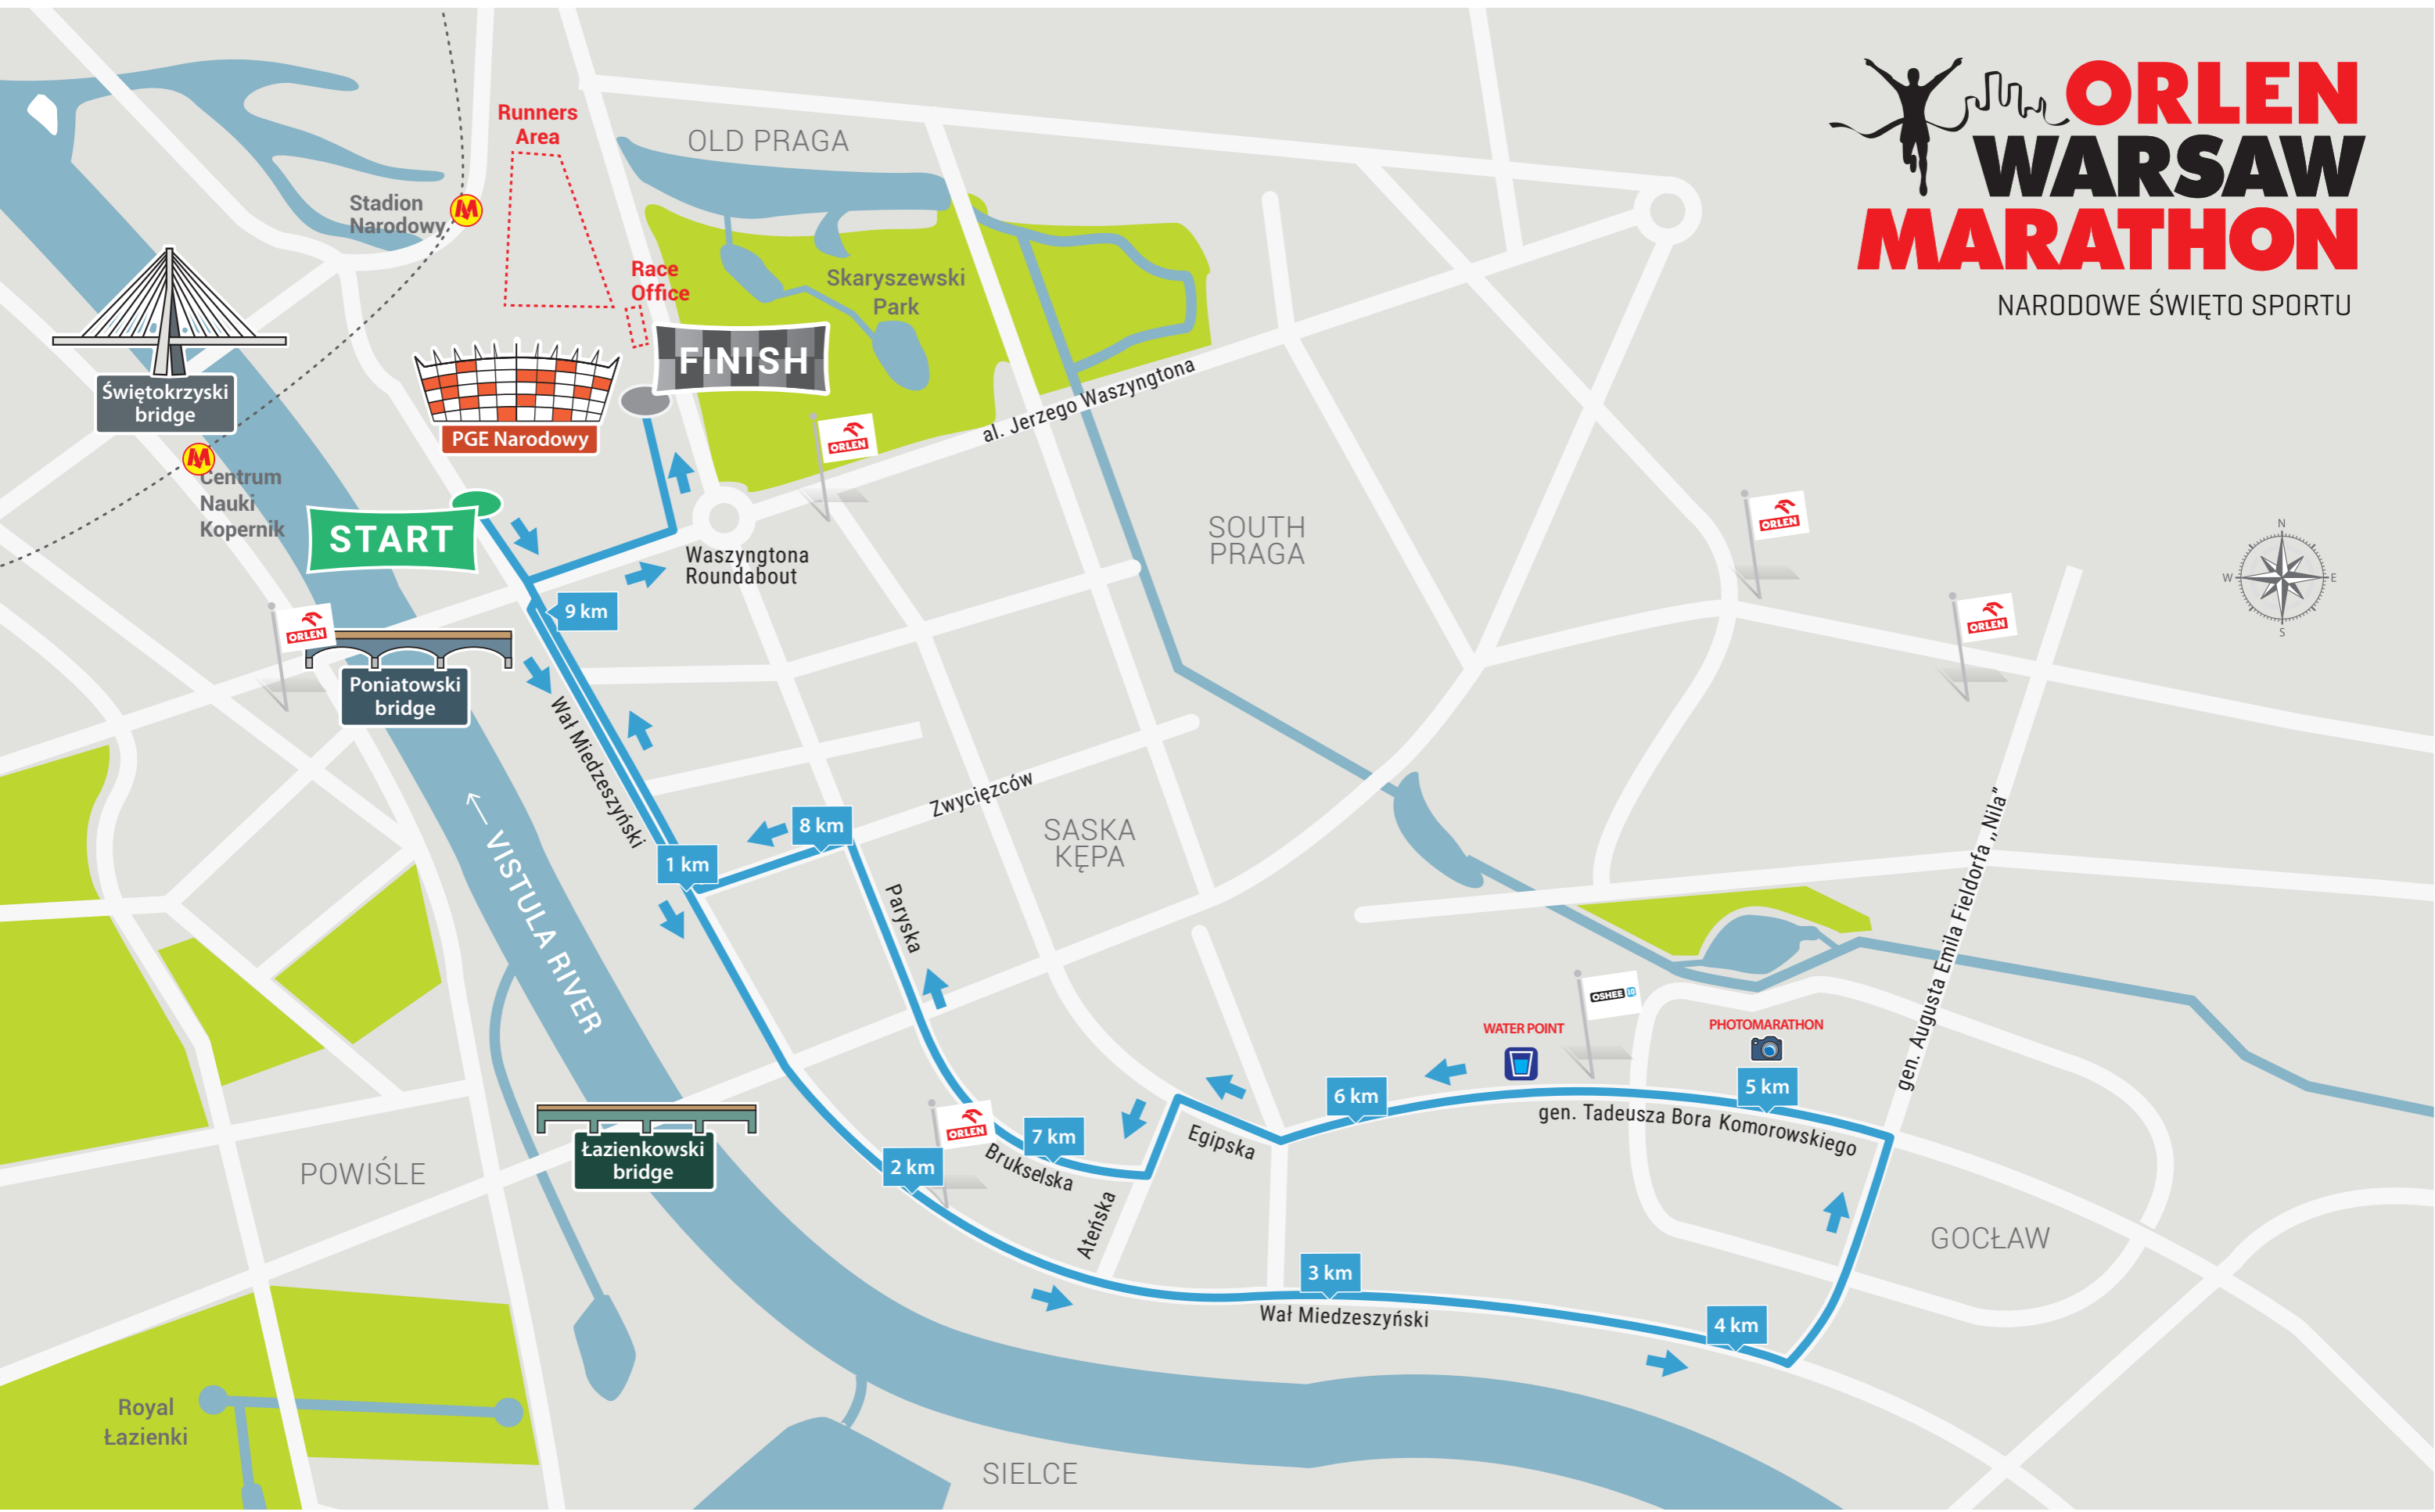

# ORLEN WARSAW MARATHON

NARODOWE ŚWIĘTO SPORTU

## OSHEE 10 RUN COURSE

PLEASE NOTE: distance markers on the map may not be exact